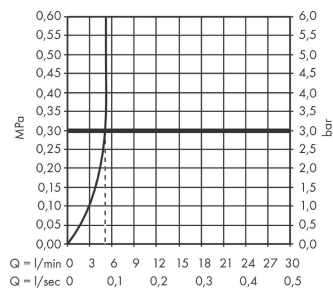

Vernis Shape
Single lever basin mixer 100 CoolStart with pop-up waste set
 Surfaces: **Chrome** Article Number: **71594000**

Description

product features

- consists of: single lever basin mixer, waste set
- ComfortZone 100
- projection 110 mm
- spray type: normal spray
- maximum flow rate at 3 bar: 5 l/min
- ceramic cartridge
- temperature limitation adjustable
- with isolated water conduction - without contact with nickel and lead
- suitable for continuous flow water heaters
- pop-up waste set G 1¼
- material waste set: synthetic
- connection type: G ¾ connections
- connection dimension: DN15
- cold water in middle position

Technology

Product image

Scale drawing

Vernis Shape
Single lever basin mixer 100 CoolStart with pop-up waste set
 Surfaces: **Chrome** Article Number: **71594000**

Flowchart

Vernis Shape
Single lever basin mixer 100 CoolStart with pop-up waste set
 Surfaces: **Chrome** Article Number: **71594000**