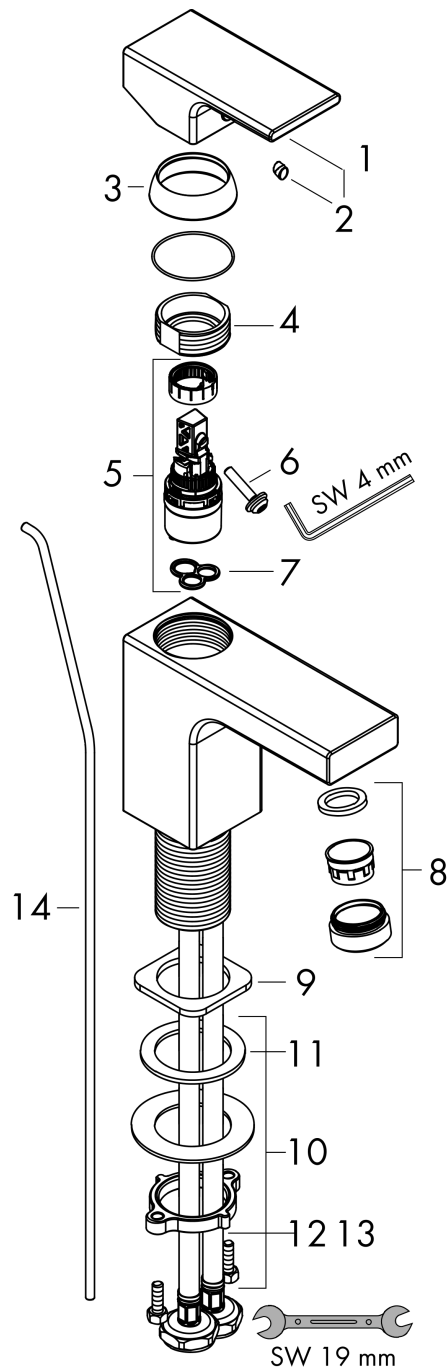

Vernis Shape
Single lever basin mixer 100 CoolStart with pop-up waste set
 Surfaces: **Chrome** Article Number: **71594000**

Description

product features

- consists of: single lever basin mixer, waste set
- ComfortZone 100
- projection 110 mm
- spray type: normal spray
- maximum flow rate at 3 bar: 5 l/min
- ceramic cartridge
- temperature limitation adjustable
- with isolated water conduction - without contact with nickel and lead
- suitable for continuous flow water heaters
- pop-up waste set G 1¼
- material waste set: synthetic
- connection type: G ¾ connections
- connection dimension: DN15
- cold water in middle position

Technology

Product image

Scale drawing

Vernis Shape
Single lever basin mixer 100 CoolStart with pop-up waste set
 Surfaces: **Chrome** Article Number: **71594000**

Flowchart

Vernis Shape
Single lever basin mixer 100 CoolStart with pop-up waste set
 Surfaces: **Chrome** Article Number: **71594000**

Exploded Drawing

Year of production: >04/21

Vernis Shape
Single lever basin mixer 100 CoolStart with pop-up waste set
 Surfaces: **Chrome** Article Number: **71594000**

Spare part list

Year of production: >04/21

Pos.	Description	Article Number	Price	PU
1	handle	94209000	-	1
2	screw cover	96338000	-	1
3	flange	93680000	-	1
4	nut	93686000	-	1
5	cartridge, assy	97685000	-	1
6	locking screw for handle	95140000	-	1
7	seal	98865000	-	1
8	aerator swivelling M24x1 (5 l/min)	93834000	-	1
9	seal	93687000	-	1
10	fixing set (Ø 32)	13961000	-	1
11	lever collar	97548000	-	1
12	connection hose 600 mm M8x0,75 G3/8	96556000	-	1
13	O-ring 7x1,5	98422000	-	1
14	pull rod	93683000	-	1
a	pop up waste	92168000	-	1
b	fixation extension 35 mm	13898000	-	1