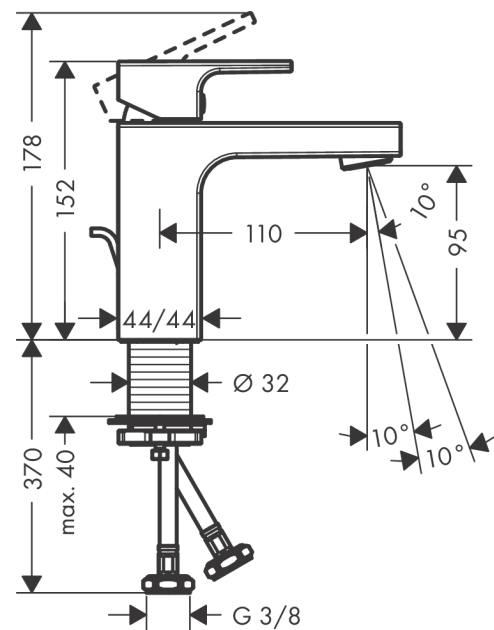

Vernis Shape
Single lever basin mixer 100 CoolStart with pop-up waste set
 Surfaces: **Chrome** Article Number: **71594000**

Description

product features

- consists of: single lever basin mixer, waste set
- ComfortZone 100
- projection 110 mm
- spray type: normal spray
- maximum flow rate at 3 bar: 5 l/min
- ceramic cartridge
- temperature limitation adjustable
- with isolated water conduction - without contact with nickel and lead
- suitable for continuous flow water heaters
- pop-up waste set G 1¼
- material waste set: synthetic
- connection type: G ¾ connections
- connection dimension: DN15
- cold water in middle position

Technology

Product image

Scale drawing

Vernis Shape
Single lever basin mixer 100 CoolStart with pop-up waste set
 Surfaces: **Chrome** Article Number: **71594000**

Flowchart

Vernis Shape
Single lever basin mixer 100 CoolStart with pop-up waste set
 Surfaces: **Chrome** Article Number: **71594000**

Exploded Drawing

Year of production: >04/21

Vernis Shape
Single lever basin mixer 100 CoolStart with pop-up waste set
 Surfaces: **Chrome** Article Number: **71594000**

Spare part list

Year of production: >04/21

Pos.	Description	Article Number	Price	PU
1	handle	94209000	-	1
2	screw cover	96338000	-	1
3	flange	93680000	-	1
4	nut	93686000	-	1
5	cartridge, assy	97685000	-	1
6	locking screw for handle	95140000	-	1
7	seal	98865000	-	1
8	aerator swivelling M24x1 (5 l/min)	93834000	-	1
9	seal	93687000	-	1
10	fixing set (Ø 32)	13961000	-	1
11	lever collar	97548000	-	1
12	connection hose 600 mm M8x0,75 G3/8	96556000	-	1
13	O-ring 7x1,5	98422000	-	1
14	pull rod	93683000	-	1
a	pop up waste	92168000	-	1
b	fixation extension 35 mm	13898000	-	1